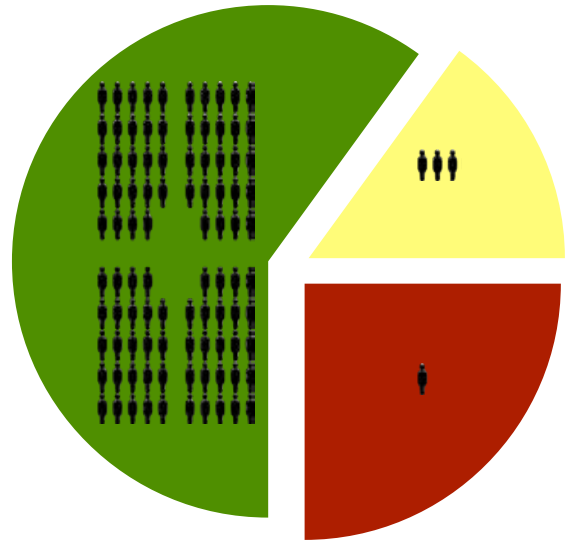

There is not yet a sustained Jesus movement, and

< 1 in 1,000

less than 0.1%

identify with Jesus in any way.

Of everyone alive today:

1 in 4

live in a Frontier People Group

More people live in FPGs than in North America, South America, Europe and Australia—combined!

Of all those who don't identify with Jesus in any way:

1 in 3

live in a Frontier People Group

Pray for an end to this Great Injustice!

Go31.org/imbalance

Where are the laborers going?

- **96%** go to the **60%** of world population where more than 5% identify with Jesus.
- **3%** go to the **15%** of world population where 0.1% to 5% identify with Jesus.
- **1%** goes to the **25%** of world population where less than 0.1% identify with Jesus.

Prayer is the first domino in extending **God's blessing through Jesus** to all the remaining people groups.

Join in the YEAR OF THE FRONTIER: united, informed prayer for the 400 largest Frontier People Groups.