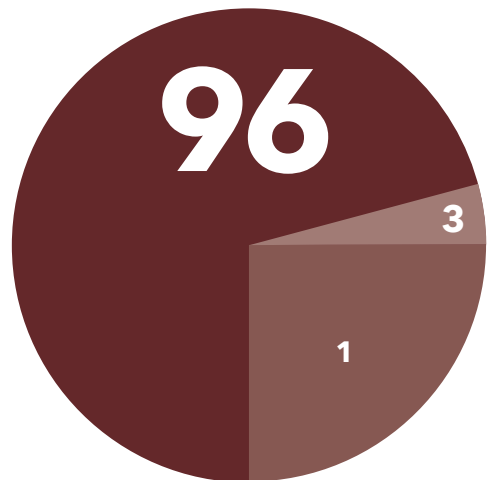

# The Great Injustice

Frontier People Groups (FPGs) are those Unreached People Groups (UPGs) where:

Without laborers from the outside, they have no chance of hearing about and following Jesus before they die.

These 400 largest Frontier People Groups contain:

Of every 100 long-term missionaries globally:

- **96** go to the 60% of world population in people groups already impacted by the gospel.
- **3** go to the 15% of world population in UPGs with some gospel impact.
- **1** goes to the 25% of world population in Frontier People Groups.